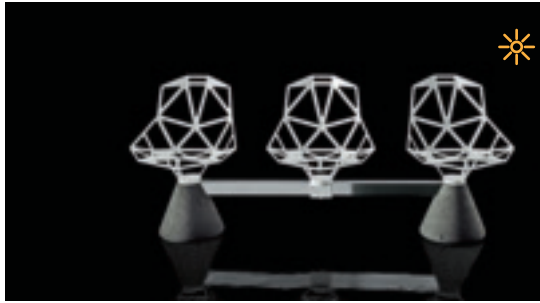

Spun
design Thomas Heatherwick

Striped Poltroncina
design Ronan & Erwan Bouroullec

Striped Poltroncina and Appoggiapedì
design Ronan & Erwan Bouroullec

Voldo
design Ron Arad

Public Seating Systems and Benches