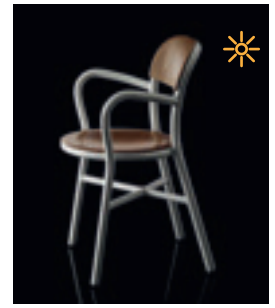

Cyborg
design Marcel Wanders

Cyborg
design Marcel Wanders

Easy Chair
design Jerzy Seymour

Paso Doble Chair
design Stefano Giovannoni

Piña
design Jaime Hayón

Pipe Chair
design Jasper Morrison

Raviolo
design Ron Arad